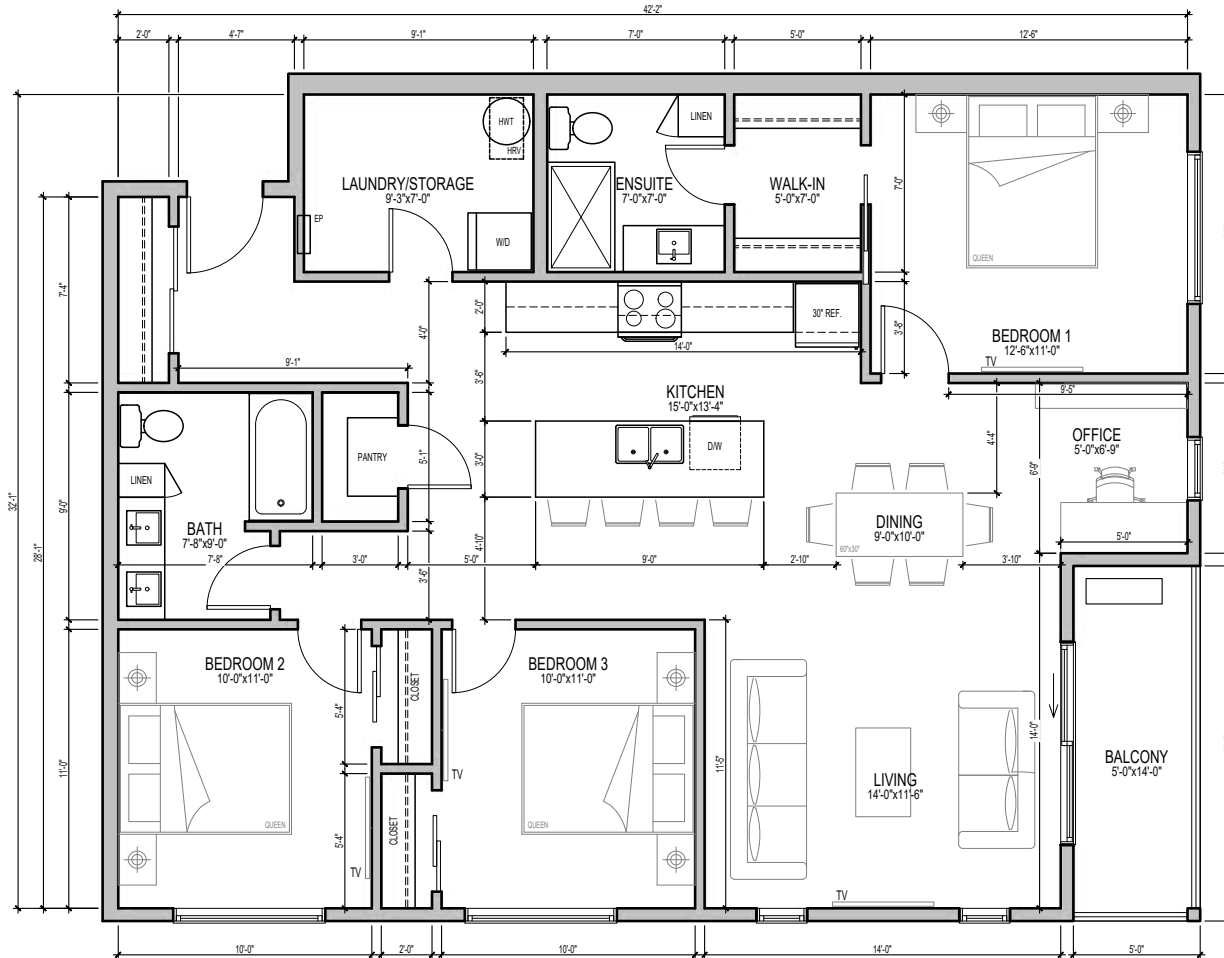

3 bedroom, 2 bath

Suite C4

Number of units: 4 | On floors 1 through 4

Rooms	3
Bathrooms	2
Total area	1220 Sq.Feet
Parking	Yes

Features

- 4 energy efficient stainless steel kitchen appliances
- Energy efficient Heat Pump - Heat & Air Conditioning
- HRV (Heat Recovery Ventilation) system
- Designer selected fixtures and finishes
- In suite laundry room c/w hookups provided
- Oversized open concept kitchen
- Modern countertops & cabinetry
- Spacious pantry off the kitchen
- Large combined dining and living room
- Concrete construction for increased energy efficiency & reduced sound transmission
- Open loft style 9 foot ceilings and dimmable LED potlights

3 bedroom, 2 bath

Suite C4

Approx. 1312 SQ.FT.