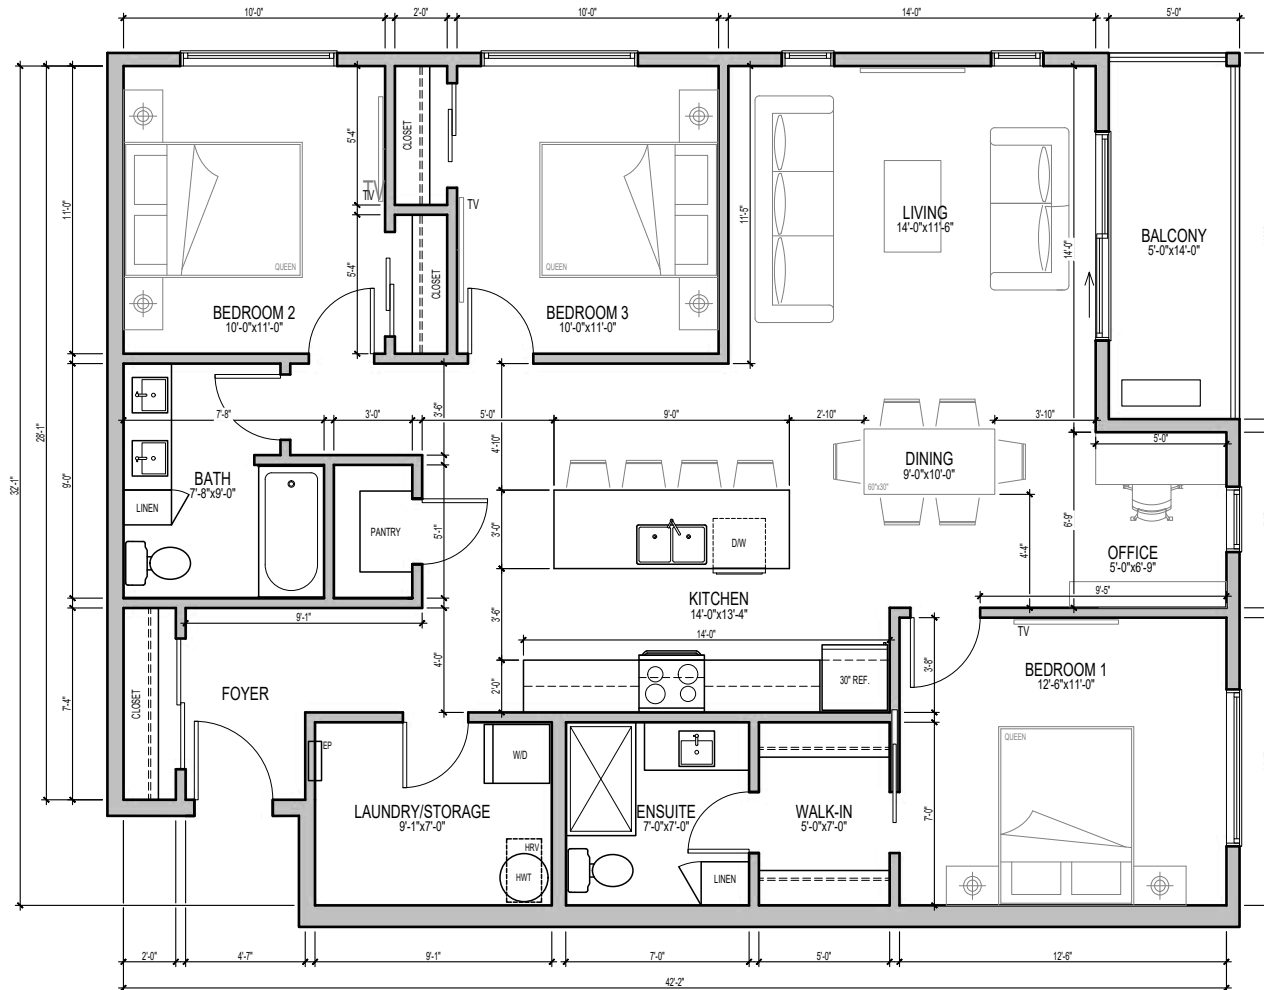

3 bedroom, 2 bath

Suite C3

Number of units: 4 | On floors 1 through 4

Rooms	3
Bathrooms	2
Total area	1220 Sq.Feet
Parking	Yes

Features

- 4 energy efficient stainless steel kitchen appliances
- Energy efficient Heat Pump - Heat & Air Conditioning
- HRV (Heat Recovery Ventilation) system
- Designer selected fixtures and finishes
- In suite laundry room c/w hookups provided
- Oversized open concept kitchen
- Modern countertops & cabinetry
- Spacious pantry off the kitchen
- Large combined dining and living room
- Concrete construction for increased energy efficiency & reduced sound transmission
- Open loft style 9 foot ceilings and dimmable LED potlights

3 bedroom, 2 bath

Suite C3

Approx. 1312 SQ.FT.