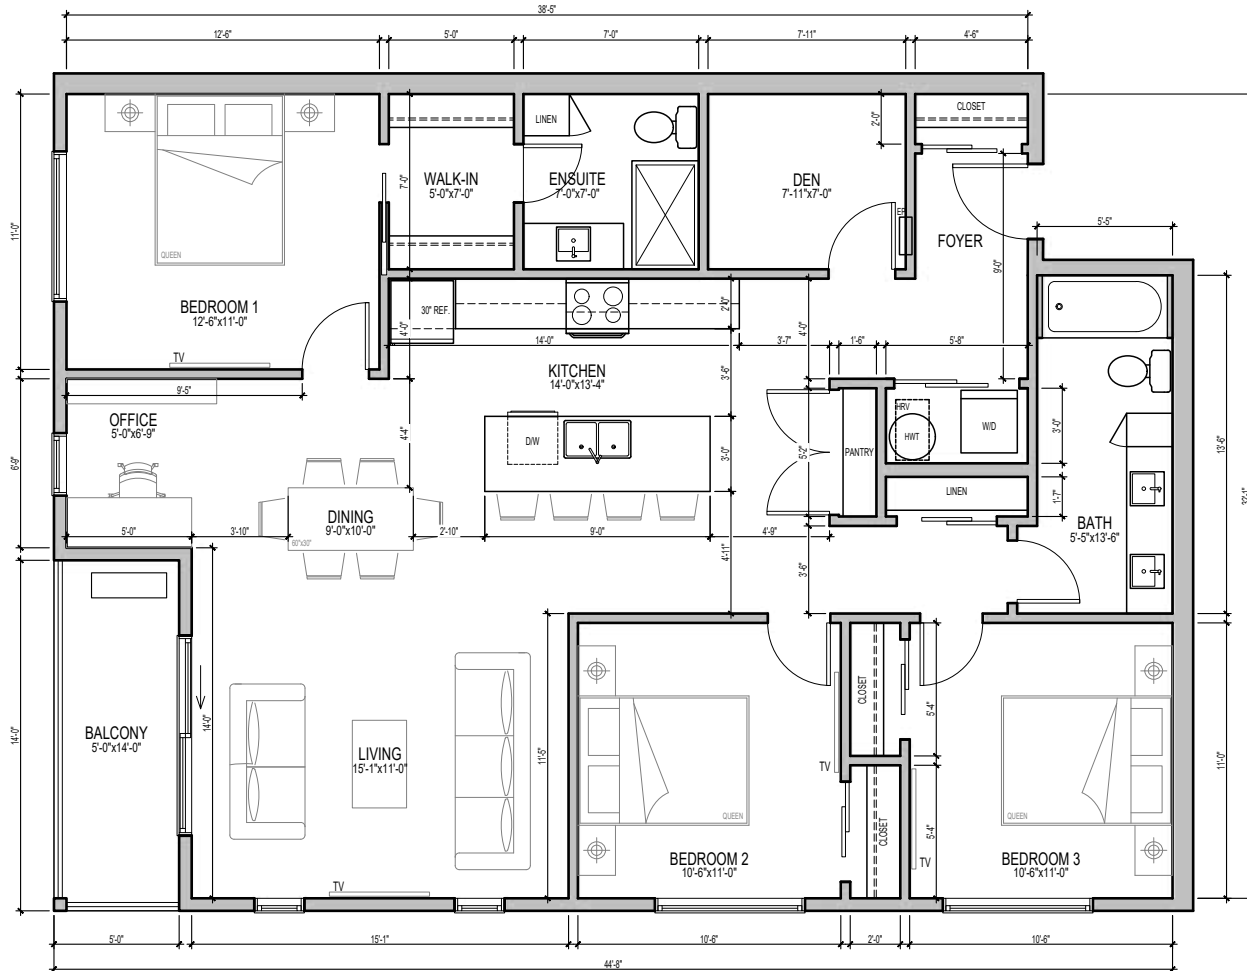

# 3 bedroom, 2 bath

Suite C2

**Number of units: 4 | On floors 1 through 4**

Rooms	3
Bathrooms	2
Total area	1220 Sq.Feet
Parking	Yes

## Features

- 4 energy efficient stainless steel kitchen appliances
- Energy efficient Heat Pump - Heat & Air Conditioning
- HRV (Heat Recovery Ventilation) system
- Designer selected fixtures and finishes
- In suite laundry room c/w hookups provided
- Oversized open concept kitchen
- Modern countertops & cabinetry
- Spacious pantry off the kitchen
- Large combined dining and living room
- Concrete construction for increased energy efficiency & reduced sound transmission
- Open loft style 9 foot ceilings and dimmable LED potlights

# 3 bedroom, 2 bath

## Suite C2

Approx. 1380 SQ.FT.