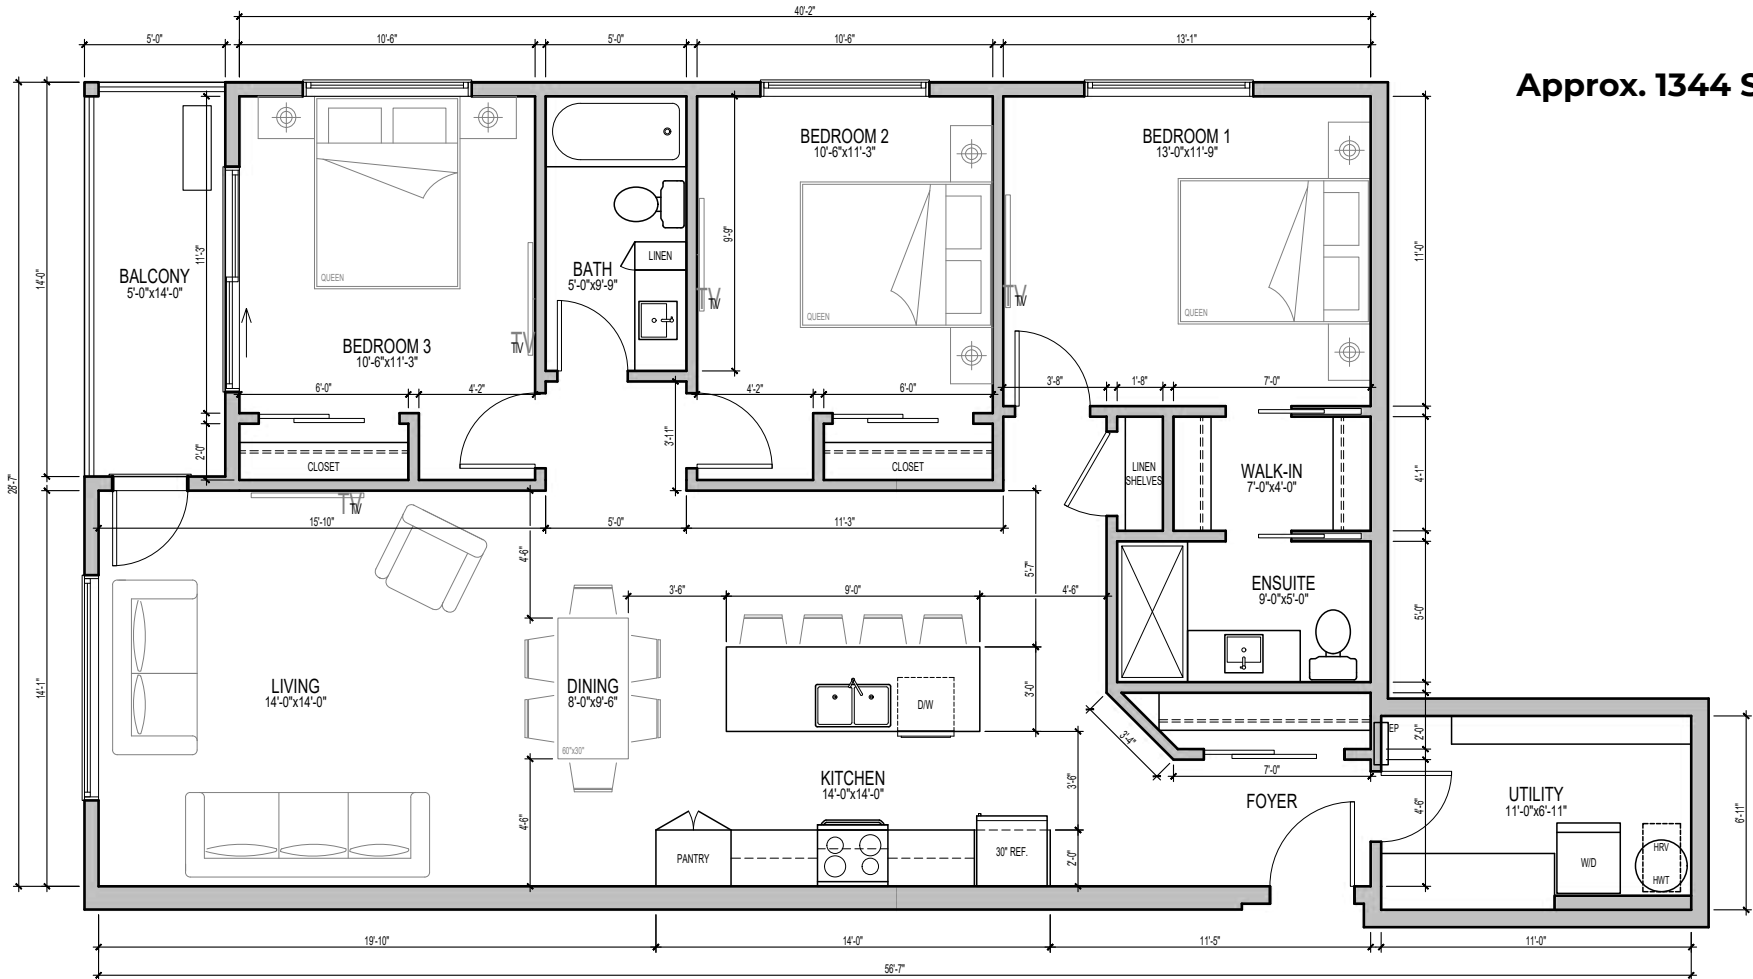

3 bedroom, 2 bath

Suite C1

Number of units: 4 | On floors 1 through 4

Rooms	3
Bathrooms	2
Total area	1360 Sq.Feet
Parking	Yes

Features

- 4 energy efficient stainless steel kitchen appliances
- Energy efficient Heat Pump - Heat & Air Conditioning
- HRV (Heat Recovery Ventilation) system
- Designer selected fixtures and finishes
- In suite laundry room c/w hookups provided
- Oversized open concept kitchen
- Modern countertops & cabinetry
- Spacious pantry off the kitchen
- Large combined dining and living room
- Concrete construction for increased energy efficiency & reduced sound transmission
- Open loft style 9 foot ceilings and dimmable LED potlights

3 bedroom, 2 bath

Suite C1

Approx. 1344 SQ.FT.