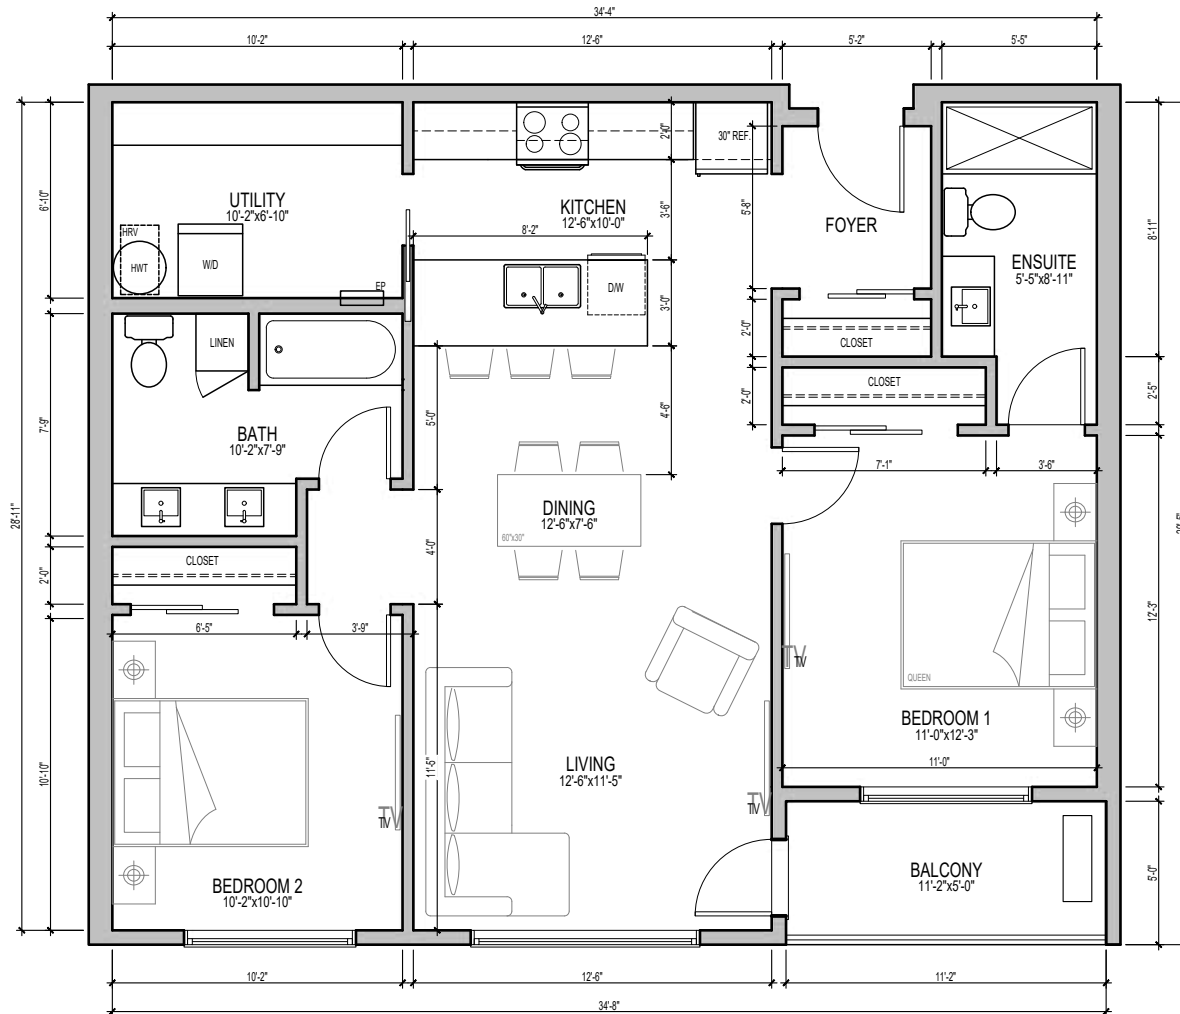

2 bedroom, 2 bath

Suite B1

Number of units: 27 | On floors 1 through 4

Rooms	2
Bathrooms	2
Total area	937 Sq.Feet
Parking	Yes

Features

- 4 energy efficient stainless steel kitchen appliances
- Energy efficient Heat Pump - Heat & Air Conditioning
- HRV (Heat Recovery Ventilation) system
- Designer selected fixtures and finishes
- In suite laundry room c/w hookups provided
- Oversized open concept kitchen
- Modern countertops & cabinetry
- Spacious pantry off the kitchen
- Large combined dining and living room
- Concrete construction for increased energy efficiency & reduced sound transmission
- Open loft style 9 foot ceilings and dimmable LED potlights

2 bedroom, 2 bath

Suite B1

Approx. 995 SQ.FT.