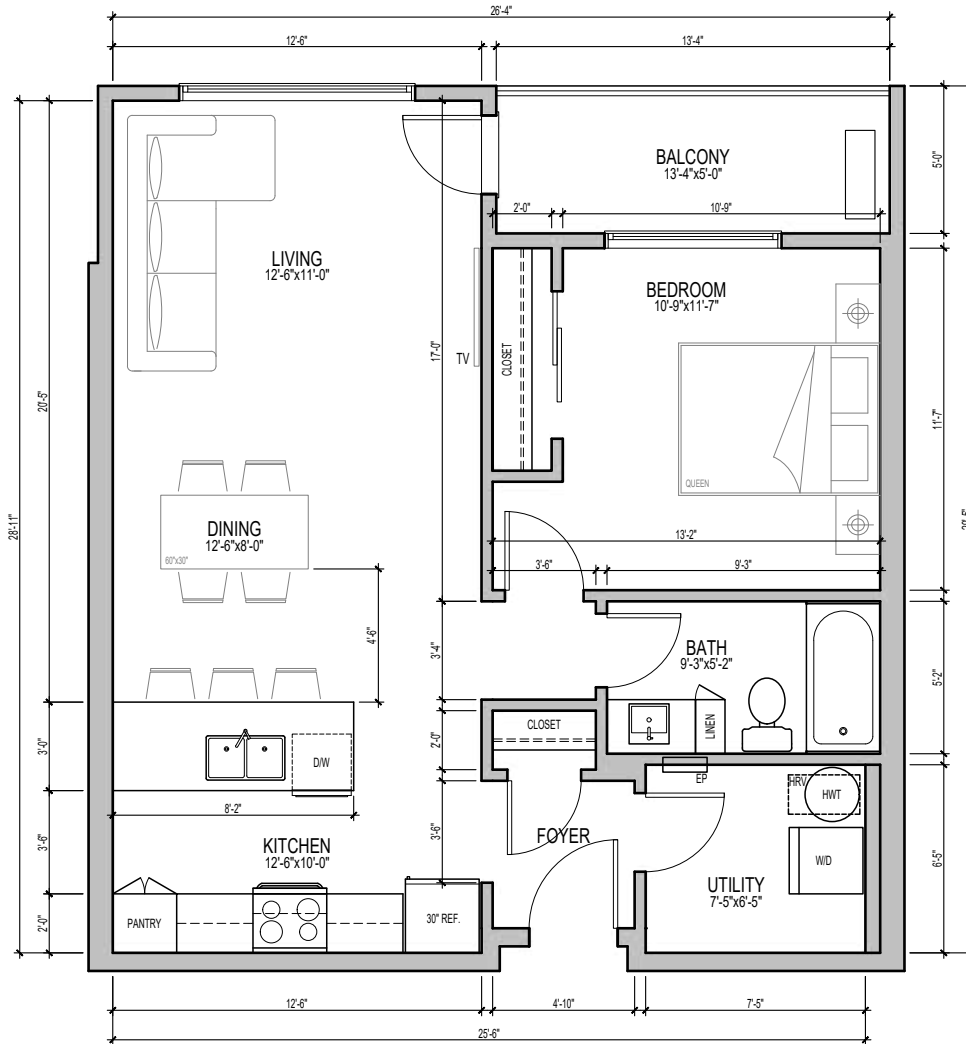

1 bedroom, 1 bath

Suite A2-BF

Number of units: 4 | On floor 1

Rooms	1
Bathrooms	1
Total area	690 Sq.Feet
Parking	Yes

Features

- 4 energy efficient stainless steel kitchen appliances
- Energy efficient Heat Pump - Heat & Air Conditioning
- HRV (Heat Recovery Ventilation) system
- Designer selected fixtures and finishes
- In suite laundry room c/w hookups provided
- Oversized open concept kitchen
- Modern countertops & cabinetry
- Spacious pantry off the kitchen
- Large combined dining and living room
- Concrete construction for increased energy efficiency & reduced sound transmission
- Open loft style 9 foot ceilings and dimmable LED potlights

1 bedroom, 1 bath

Suite A2-BF

Approx. 735 SQ.FT.