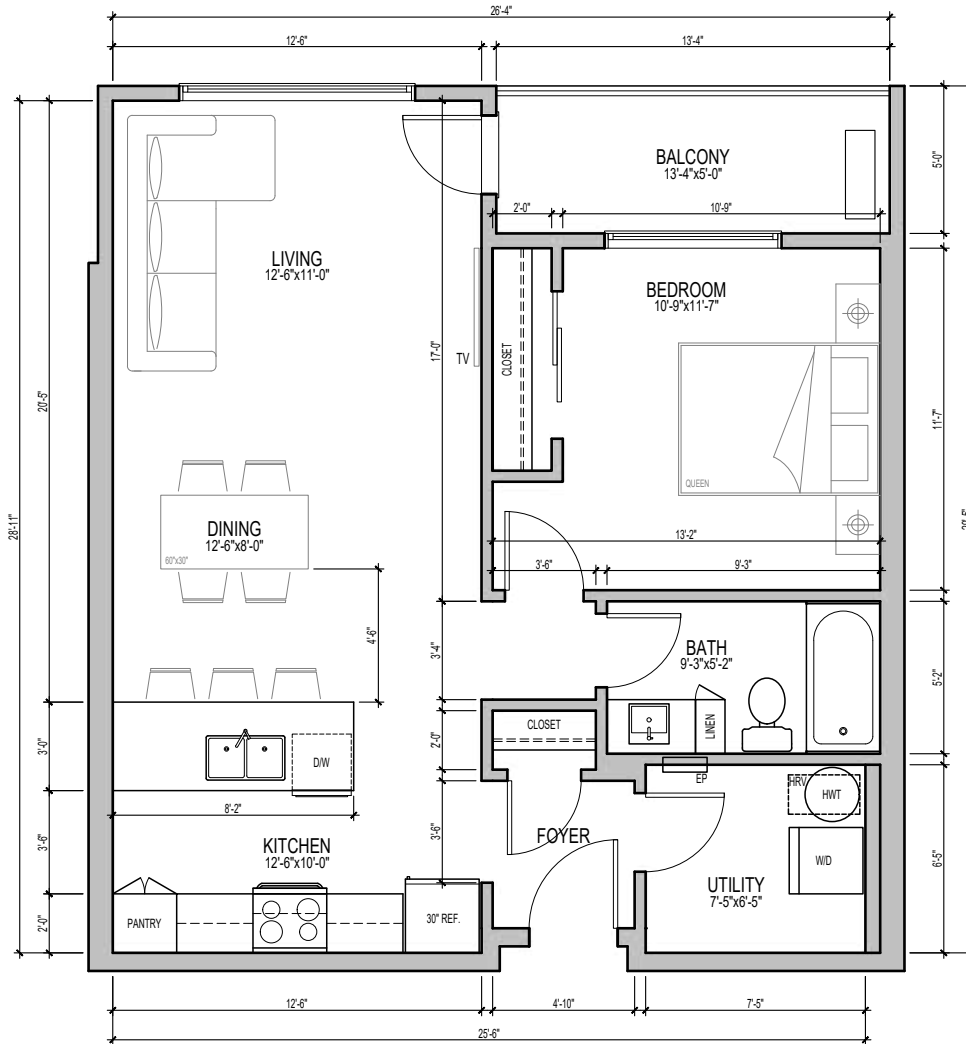

1 bedroom, 1 bath

Suite A1

Number of units: 16 | On floors 1 through 4

Rooms	1
Bathrooms	1
Total area	690 Sq.Feet
Parking	Yes

Features

- 🟡 4 energy efficient stainless steel kitchen appliances
- 🟡 Energy efficient Heat Pump - Heat & Air Conditioning
- 🟡 HRV (Heat Recovery Ventilation) system
- 🟡 Designer selected fixtures and finishes
- 🟡 In suite laundry room c/w hookups provided
- 🟡 Oversized open concept kitchen
- 🟡 Modern countertops & cabinetry
- 🟡 Spacious pantry off the kitchen
- 🟡 Large combined dining and living room
- 🟡 Concrete construction for increased energy efficiency & reduced sound transmission
- 🟡 Open loft style 9 foot ceilings and dimmable LED potlights

1 bedroom, 1 bath

Suite A1

Approx. 735 SQ.FT.